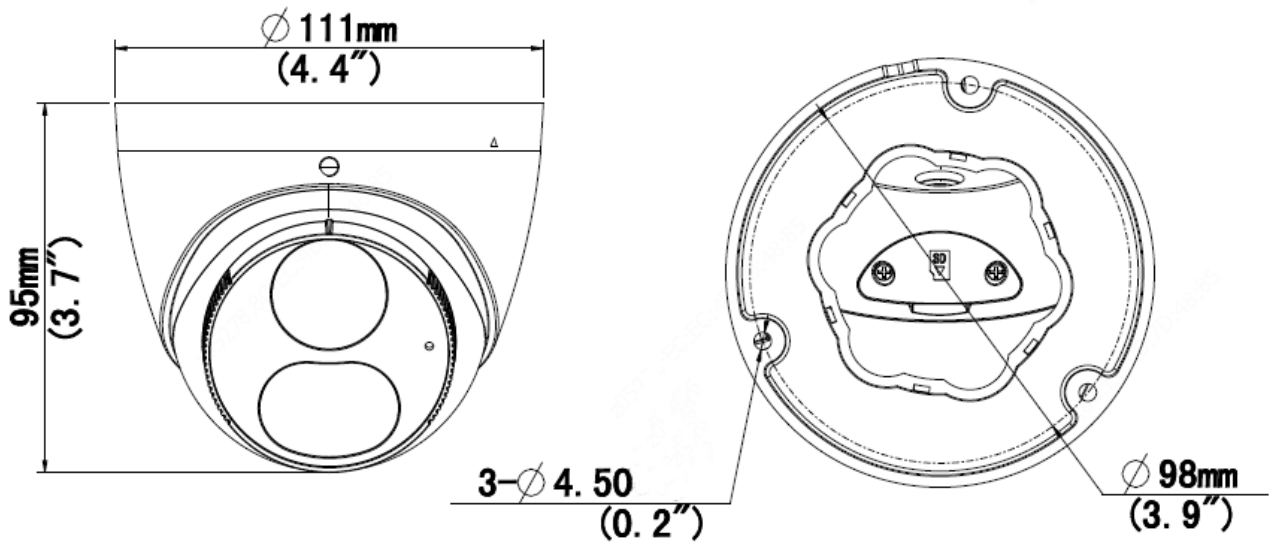

UL (UL 62368-1, 2nd Ed., Issue Date: 2014-12-01)
Environment	CE-RoHS (2011/65/EU;(EU)2015/863); WEEE (2012/19/EU); Reach (Regulation (EC) No 1907/2006)
Protection	IP67 (IEC 60529:1989+AMD1:1999+AMD2:2013)
General	
Power	DC 12V±25%, PoE (IEEE 802.3af)
	Power consumption: Max 10.5W
Power Interface	Ø 5.5mm coaxial power plug
Dimensions (L × W × H)	Φ111 x 95mm (Φ4.4" x 3.7")
Weight	0.48kg (1.058lb)
Material	Metal + Plastic
Working Environment	-30°C ~ 60°C (-22°F ~ 140°F), Humidity: ≤95% RH (non-condensing)
Storage Environment	-30°C ~ 60°C (-22°F ~ 140°F), Humidity: ≤95% RH (non-condensing)
Surge Protection	4KV
Reset Button	N/A

Dimensions