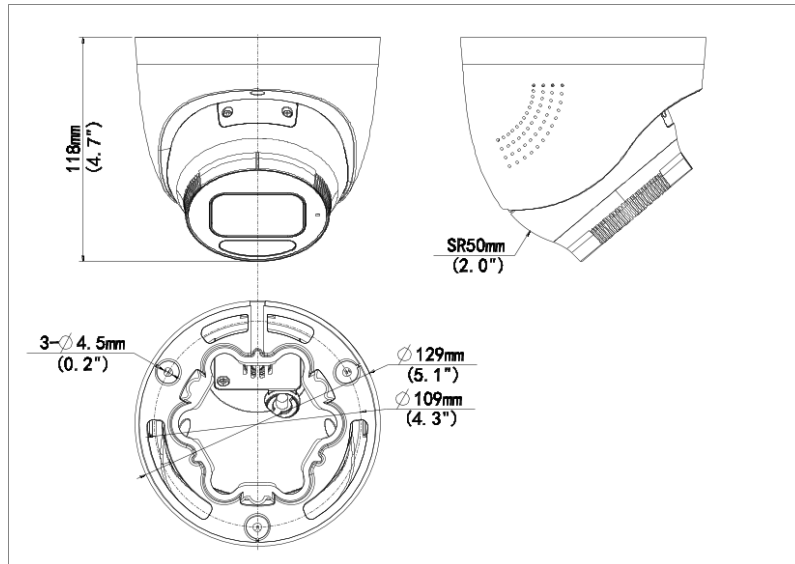

- Smart IR, up to 30m (98.4 ft) IR distance
- Supports 512 G Micro SD card
- IP67 protection

## Specifications

Camera	Description
Max Resolution	8MP
Sensor	1/2.8" CMOS
Min. Illumination	Colour: 0.001 lux ( F1.0, AGC ON) 0 Lux with light
Day/Night	IR-cut filter with auto switch (ICR)
Shutter	Auto/Manual, 1 ~ 1/100000s
Adjustment Angle	Pan: 0° ~ 360°, Tilt: 0° ~ 80°, Rotate: 0° ~ 360°
S/N	>56dB
WDR	130dB
Lens	Description
Focal Length	IPC3638SS-ADF28KMC-I1:2.8 mm IPC3638SS-ADF40KMC-I1:4.0 mm
Iris Type	Fixed
Iris	F1.0
Field of View (H)	IPC3638SS-ADF28KMC-I1:106.5° IPC3638SS-ADF40KMC-I1:92°
Field of View (V)	IPC3638SS-ADF28KMC-I1:57.9° IPC3638SS-ADF40KMC-I1:51°
Field of View (D)	IPC3638SS-ADF28KMC-I1:132° IPC3638SS-ADF40KMC-I1:106°
DORI	Description
DORI Distance(Lens)	IPC3638SS-ADF28KMC-I1:2.8mm IPC3638SS-ADF40KMC-I1:4.0mm
DORI Distance(Detect)	IPC3638SS-ADF28KMC-I1:86.9m(285.1ft) IPC3638SS-ADF40KMC-I1:124.1m(407.2ft)
DORI Distance(Observe)	IPC3638SS-ADF28KMC-I1:34.8m(114.2ft)

## Dimensions