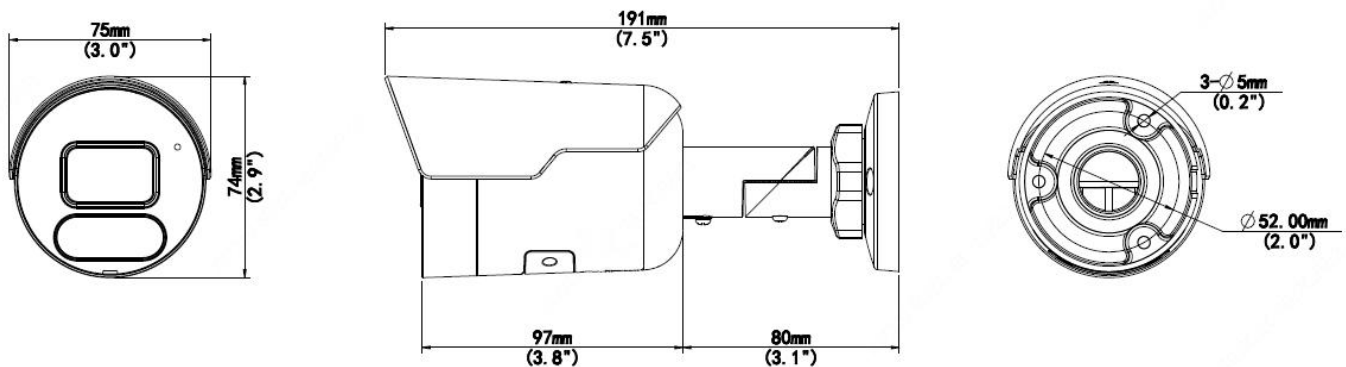

Environment	CE-RoHS (2011/65/EU;(EU)2015/863); WEEE (2012/19/EU); Reach (Regulation (EC) No 1907/2006)
Protection	IP67 (IEC 60529:1989+AMD1:1999+AMD2:2013)
General	
Power	DC 12V±25%, PoE (IEEE 802.3af)
	Power consumption: Max 8.0W
Power Interface	∅ 5.5mm coaxial power plug
Dimensions (L × W × H)	191× 75 × 74mm (7.5" × 3.0" × 2.9")
Weight	0.41kg (0.90lb)
Material	Metal
Working Environment	-30°C ~ 60°C (-22°F ~ 140°F), Humidity: ≤95% RH (non-condensing)
Storage Environment	-30°C ~ 60°C (-22°F ~ 140°F), Humidity: ≤95% RH (non-condensing)
Surge Protection	4KV
Reset Button	Support

Dimensions

Accessories

Zhejiang Uniview Technologies Co., Ltd.

Building No.10, Wanlun Science Park, Jiangling Road 88, Binjiang District, Hangzhou, Zhejiang, China (310051)

Email: overseasbusiness@uniview.com; globalsupport@uniview.com

<http://www.uniview.com>

©2021-2022 Zhejiang Uniview Technologies Co., Ltd. All rights reserved.

*Product specifications and availability are subject to change without notice.