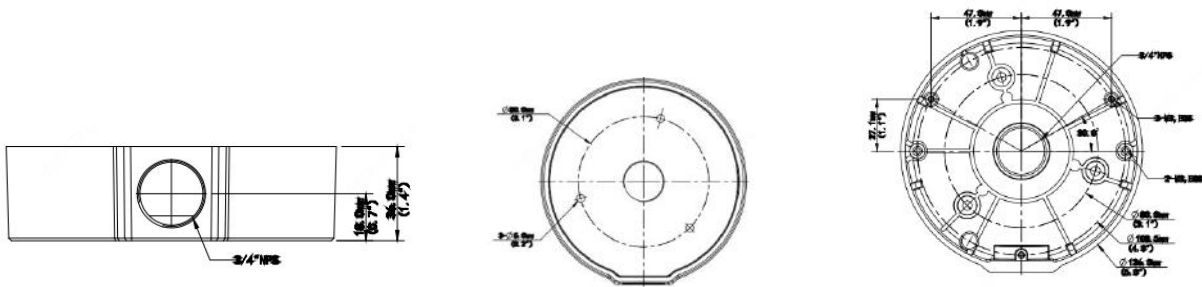

Fixed Dome Junction Box

TR-JB03-H-IN-BLACK

Specifications

Bracket	TR-JB03-H-IN
Application	Junction box for IPC363X Series, IPC36XXS/E Series fixed dome and 4MP fisheye
Dimensions	Φ126mm*36mm (4.96" x1.42")
Weight	0.24kg(0.53lb)
Material	Aluminum alloy

Dimension

Zhejiang Uniview Technologies Co.,Ltd.

South Tower, Building 10, Wanlun Science Park, 88 Jiangling Road, Hangzhou, P.R.China 310051

Email: overseasbusiness@uniview.com; globalsupport@uniview.com

<http://www.uniview.com>

©2015 Zhejiang Uniview Technologies Co.,Ltd. All rights reserved.

*Product specifications and availability are subject to change without notice.