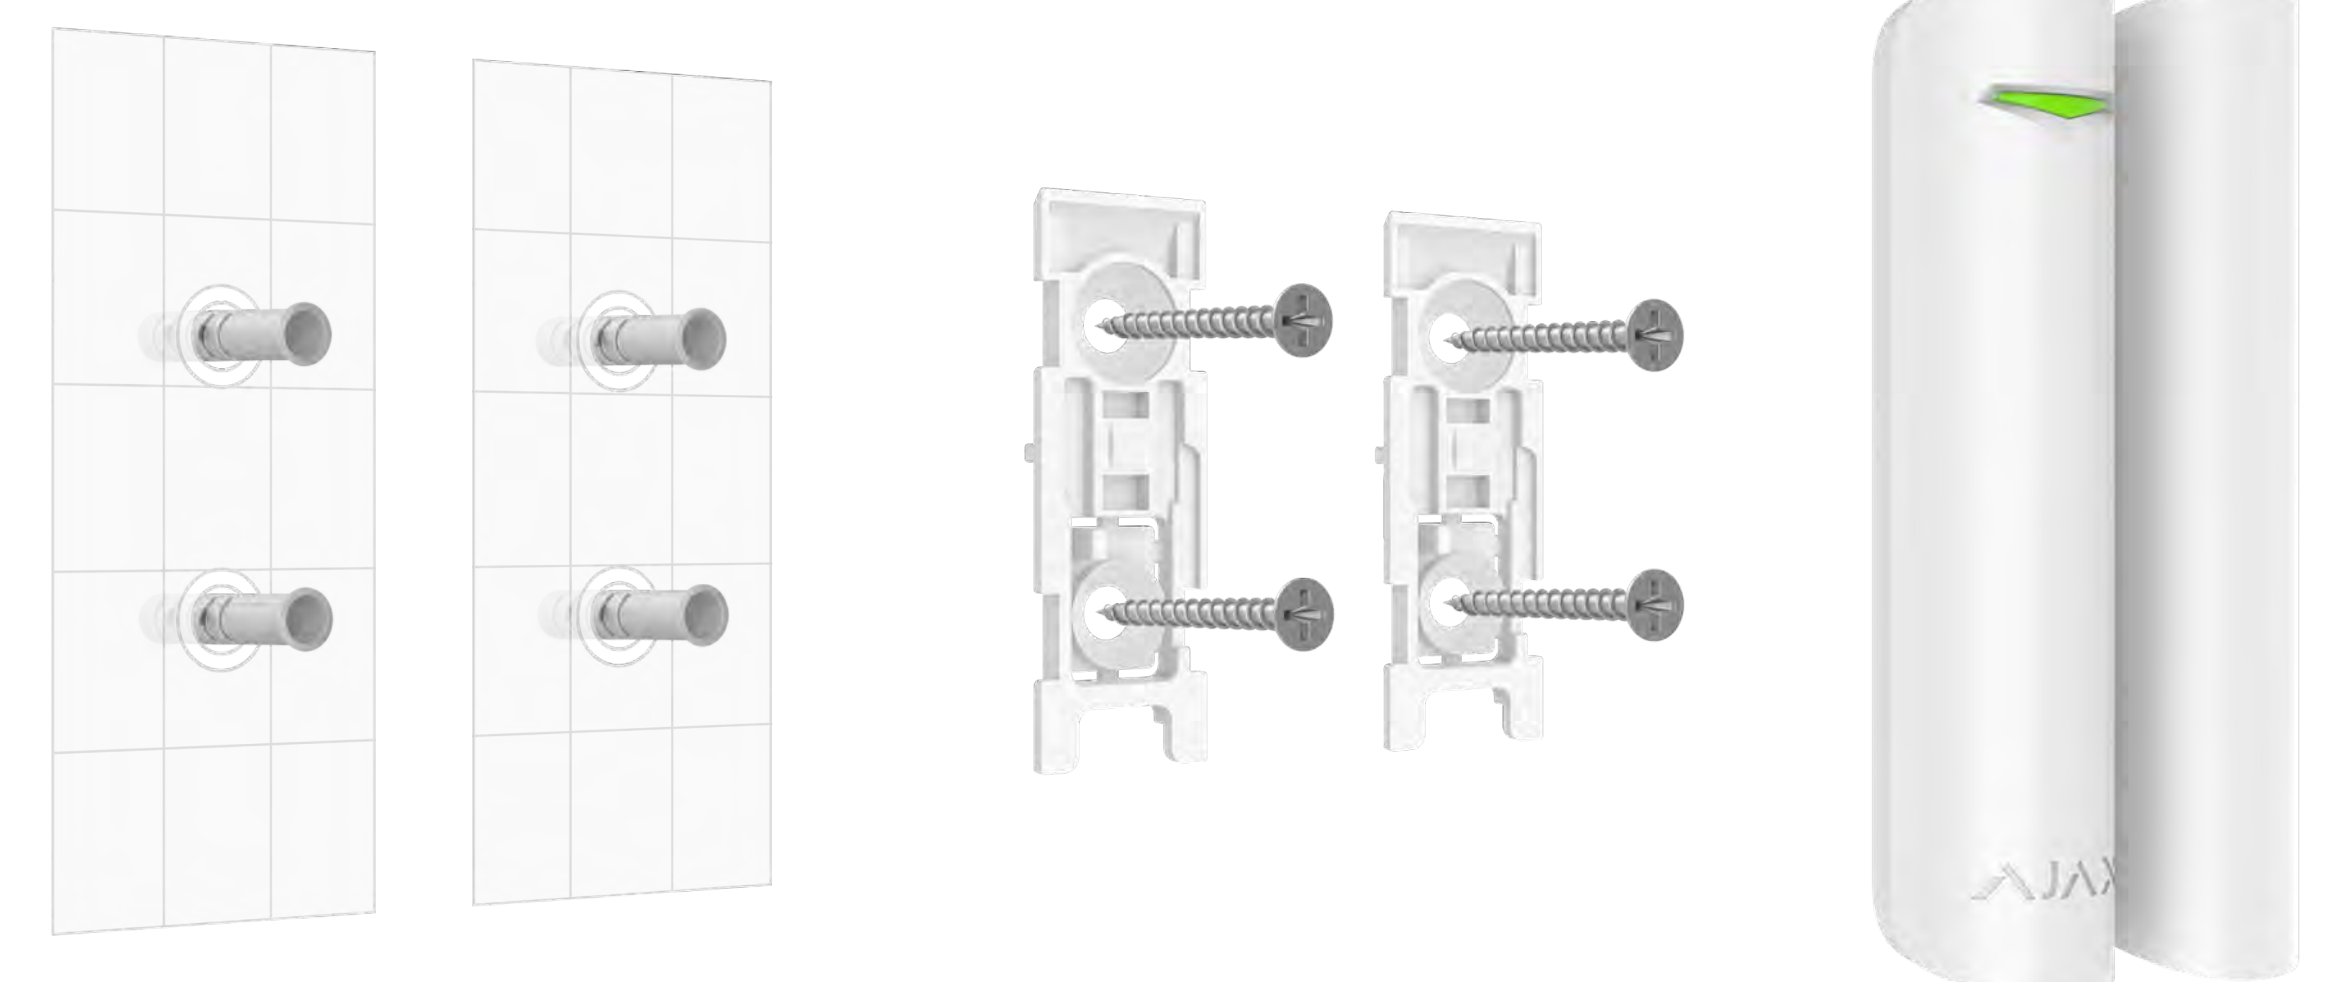

## Reliable opening detection

- The reed switch with a resource of 2,000,000 openings
- Protected against reed switch chattering
- Equipped with two magnets: small and big

## Flawless autonomy

- Up to 7 years of operation
- Pre-installed battery
- Low battery warning

<p><b>Compliance</b></p> <p>EN 50131 (Grade 2) [PD 6662:2017] UL634, ULC/ORD-C634</p>	<p><b>Compatibility</b></p> <p><b>Hubs</b> Hub (2G) Jeweller, Hub (4G) Jeweller, Hub Plus Jeweller, Hub 2 (2G) Jeweller, Hub 2 (4G) Jeweller, Hub 2 Plus Jeweller, Hub Hybrid (2G), Hub Hybrid (4G)</p> <p><b>Range extenders</b> ReX, ReX 2</p>	<p><b>Communication with control panel</b></p> <p>Jeweller communication technology</p> <p><b>Frequency bands</b> 866.0–866.5 MHz 868.0–868.6 MHz 868.7–869.2 MHz 905.0–926.5 MHz 915.85–926.5 MHz 921.0–922.0 MHz Depends on the region of sales.</p> <p><b>Jeweller communication range</b> up to 1,200 m In an open space.</p>	<p><b>Opening detection</b></p> <p>Sensitive element 1 reed switch</p> <p>Third-party detector connection wired detector with the normally closed (NC) contact type</p>
<p><b>Power supply</b></p> <p><b>Battery</b> 1 × CR123A Pre-installed.</p> <p><b>Battery life</b> up to 7 years</p>	<p><b>Installation</b></p> <p><b>Operating temperature range</b> from -10°C to +40°C</p> <p><b>Operating humidity</b> up to 75%</p> <p><b>Protection class</b> IP50</p>	<p><b>Enclosure</b></p> <p><b>Colour</b> white black</p> <p><b>Dimensions</b> Ø 20 × 90 mm</p> <p><b>Weight</b> 29 g</p>	<p><b>Complete set</b></p> <p>DoorProtect Jeweller 2 magnets (small and big) 1 CR123A battery (pre-installed) SmartBracket mounting panel Installation kit 2-wire connector for third-party NC detector Quick start guide</p>