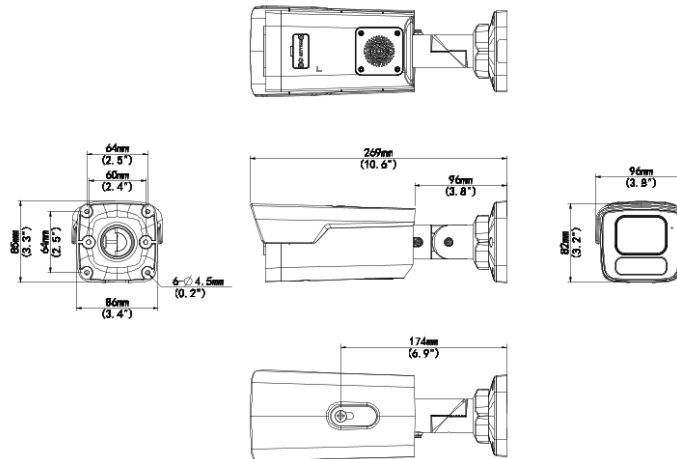

Material	Metal + Plastic
Working Environment	-30 °C ~ 60 °C (-22 °F ~ 140 °F), Humidity: ≤95% RH (non-condensing)
Storage Environment	-30 °C ~ 60 °C (-22 °F ~ 140 °F), Humidity: ≤95% RH (non-condensing)
Surge Protection	4KV
Reset Button	Support
Web Client Language	20 Languages Traditional Chinese, English, Simplified Chinese, Polish, German, Russian, French, Korean, Dutch, Czech, Portuguese (Europe), Portuguese (Brazil), Japanese, Thai, Turkish, Spanish (Latin America), Spanish (Europe), Hungarian, Italian, Vietnamese

Dimensions

Zhejiang Uniview Technologies Co., Ltd.

No. 369, Xietong Road, Xixing Sub-district, Binjiang District, Hangzhou City, 310051, Zhejiang Province, China

Email: overseasbusiness@uniview.com; globalsupport@uniview.com

<http://www.uniview.com>

©2024 Zhejiang Uniview Technologies Co., Ltd. All rights reserved.

*Product specifications and availability are subject to change without notice.

*Despite our best efforts, technical or typographical errors may exist in this document. Uniview cannot be held responsible for any such errors and reserves the right to change the contents of this document without prior notice.