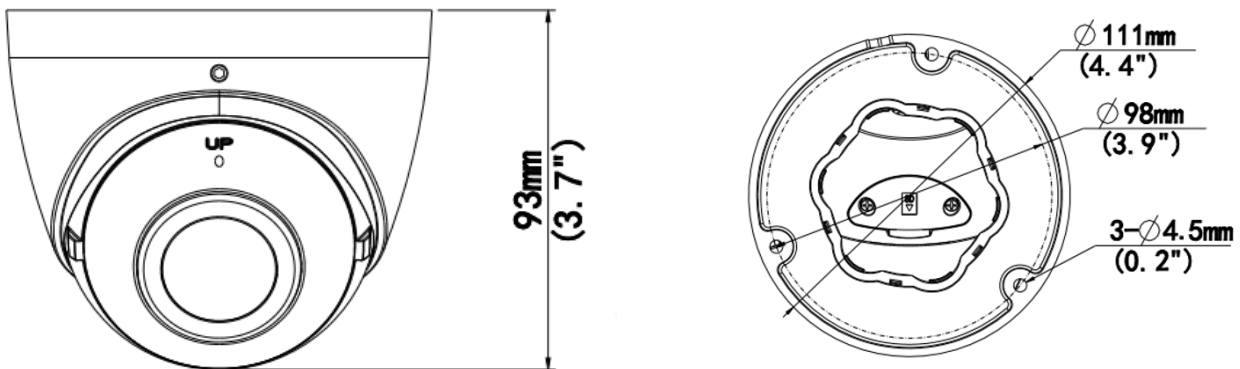

IK10 (IEC 62262)

General

Power	DC 12V±25%, PoE (IEEE 802.3af)
	Power consumption: Max 7W
Power Interface	∅ 5.5mm coaxial power plug
Dimensions	Φ111 x 93mm (Φ4.4" x 3.7")
Weight	0.49kg (1.08lb)
Material	Metal
Working Environment	-30°C ~ 60°C (-22°F ~ 140°F), Humidity: ≤95% RH (non-condensing)
Storage Environment	-30°C ~ 60°C (-22°F ~ 140°F), Humidity: ≤95% RH (non-condensing)
Surge Protection	4KV
Reset Button	Support
Web Client Language	20 Languages
	Traditional Chinese, English, Simplified Chinese, Polish, German, Russian, French, Korean, Dutch, Czech, Portuguese (Europe), Portuguese (Brazil), Japanese, Thai, Turkish, Spanish (Latin America), Spanish (Europe), Hungarian, Italian, Vietnamese

Dimensions

Accessories

TR-JB03-G-IN

Junction Box

TR-A01-IN

Waterproof Joint

TR-JB07/WM03-G-IN

Wall Mount

TR-SE24-IN

Pendant Mount

TR-WM03-D-IN

Wall Mount

TR-SE24-A-IN

Pendant Mount

TR-UM06-E-IN

Incline Ceiling Mount

TR-CM24-IN

Pendant Mount

TR-UP06-IN

Pole Mount

TR-UC08-C

Corner mount